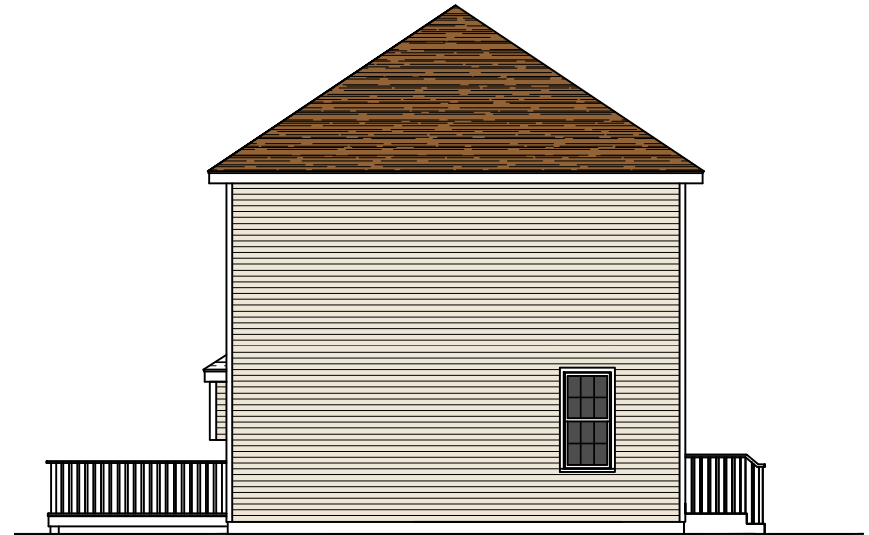

189 Main St • Milford, MA 01757
 Direct: 508-478-7286 •
 Toll Free: 800-734-7286
 Fax: 508-478-0664
afonsorealestate@afonsore.com

SINGLE FAMILY HIP ROOF - 4 BED -2-1/2 BATH

FIRST FLOOR

189 Main St • Milford, MA 01757
Direct: 508-478-7286 •
Toll Free: 800-734-7286
Fax: 508-478-0664
afonsorealestate@afonso.com

SINGLE FAMILY HIP ROOF - 4 BED -2-1/2 BATH

SECOND FLOOR

FRONT ELEVATION

REAR ELEVATION

189 Main St • Milford, MA 01757
Direct: 508-478-7286 •
Toll Free: 800-734-7286
Fax: 508-478-0664
afonsorealestate@afonsore.com

SINGLE FAMILY HIP ROOF - 4 BED -2-1/2 BATH

BUILDING ELEVATIONS

RIGHT ELEVATION

LEFT ELEVATION

189 Main St • Milford, MA 01757
Direct: 508-478-7286 •
Toll Free: 800-734-7286
Fax: 508-478-0664
afonsorealestate@afonsore.com

SINGLE FAMILY HIP ROOF - 4 BED -2-1/2 BATH

BUILDING ELEVATIONS